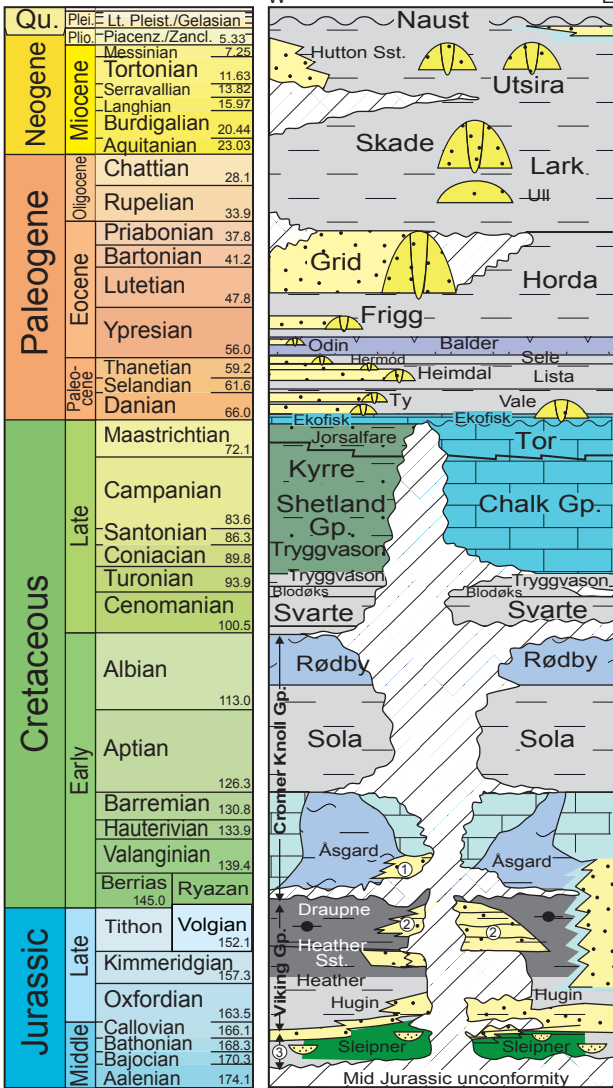

### Southern Viking Graben Utsira - Stord Basin

① Bifrost Mbr. (Valanginian) ② Draupne Sandstone (Volgian) inf.  
③ Vestland Gp.

### Southern Viking Graben Utsira - Stord Basin

Southern Viking Graben  
Luno Licenses Area

① Bifrost Mbr. (Valanginian) ② Draupne Sandstone (Volgian) inf.

Northern Viking Graben  
Tampen - Horda Platform

Lundin  **South Western Barents Sea**  
Norway

① Permo-Trias conglomerates (inf.)  
(Havert equiv.)

Lundin  **South Eastern Barents Sea**  
Norway

### Svalbard