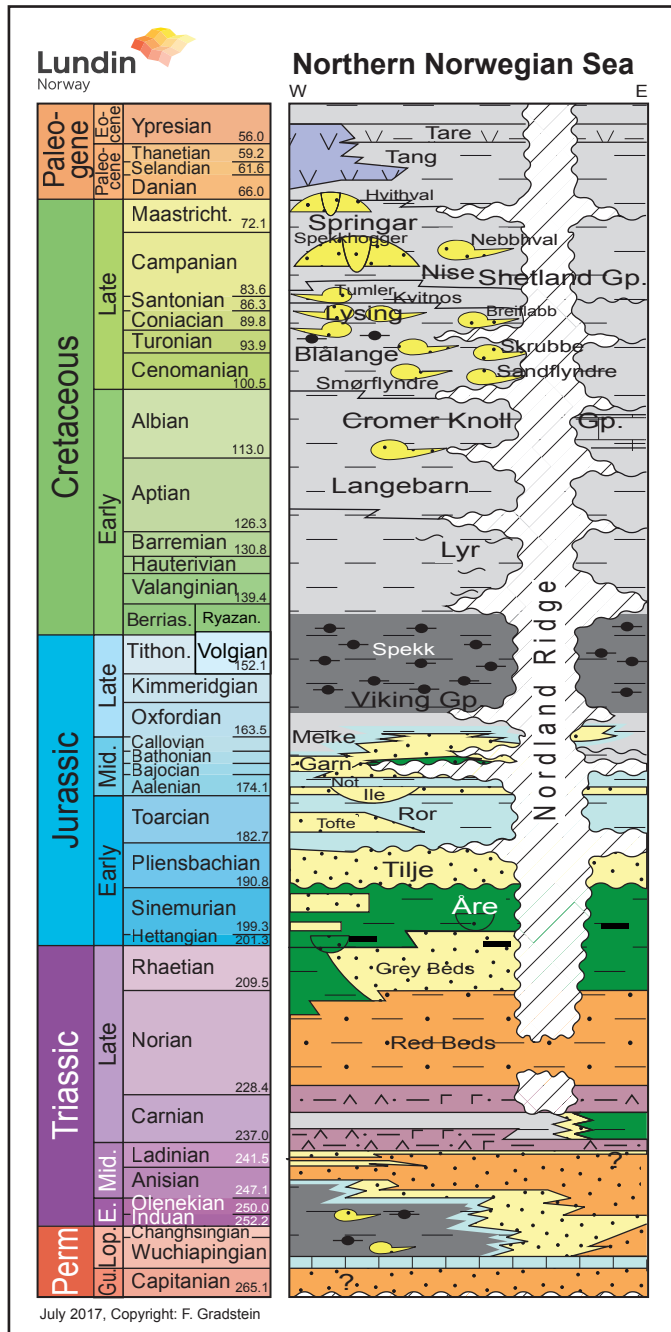

### Southern Viking Graben Utsira - Stord Basin

① Bifrost Mbr. (Valanginian) ② Draupne Sandstone (Volgian) inf.  
③ Vestland Gp.

### Southern Viking Graben Utsira - Stord Basin

Southern Viking Graben  
Luno Licenses Area

① Bifrost Mbr. (Valanginian) ② Draupne Sandstone (Volgian) inf.

Northern Viking Graben  
Tampen - Horda Platform

Lundin  **South Western Barents Sea**  
Norway

① Permo-Trias conglomerates (inf.)  
(Havert equiv.)

Lundin  **South Eastern Barents Sea**  
Norway

### Svalbard