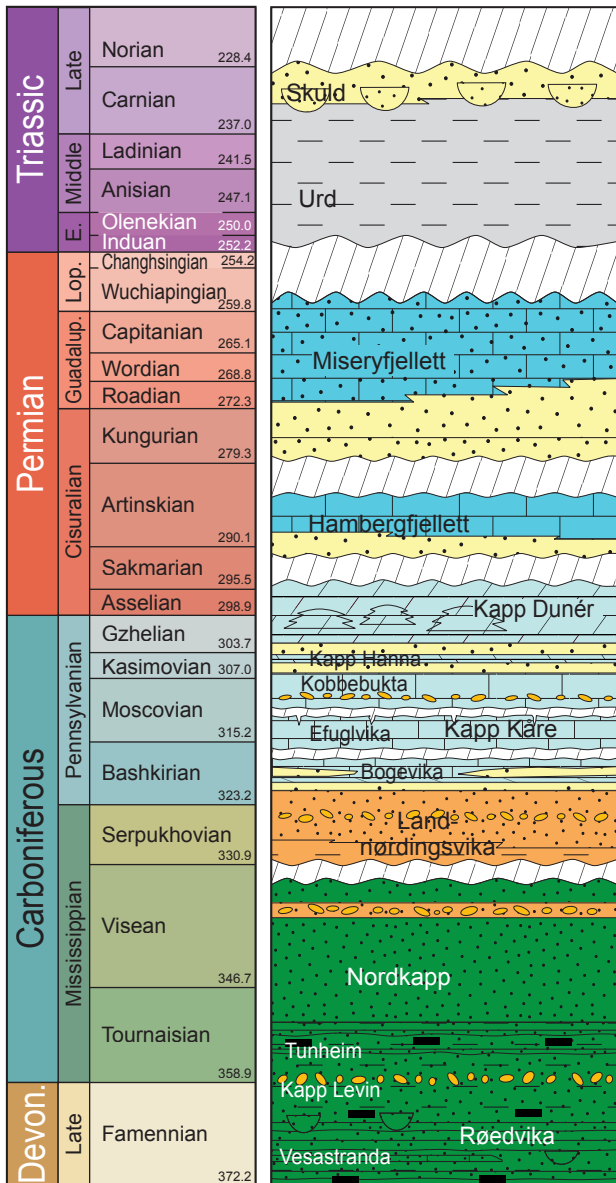

### Southern Viking Graben Utsira - Stord Basin

① Bifrost Mbr. (Valanginian) ② Draupne Sandstone (Volgian) inf.  
③ Vestland Gp.

### Southern Viking Graben Utsira - Stord Basin

Southern Viking Graben  
Luno Licenses Area

① Bifrost Mbr. (Valanginian) ② Draupne Sandstone (Volgian) inf.

Northern Viking Graben  
Tampen - Horda Platform

Lundin  **South Western Barents Sea**  
Norway

① Permo-Trias conglomerates (inf.)  
(Havert equiv.)

Lundin  **South Eastern Barents Sea**  
Norway

### Svalbard