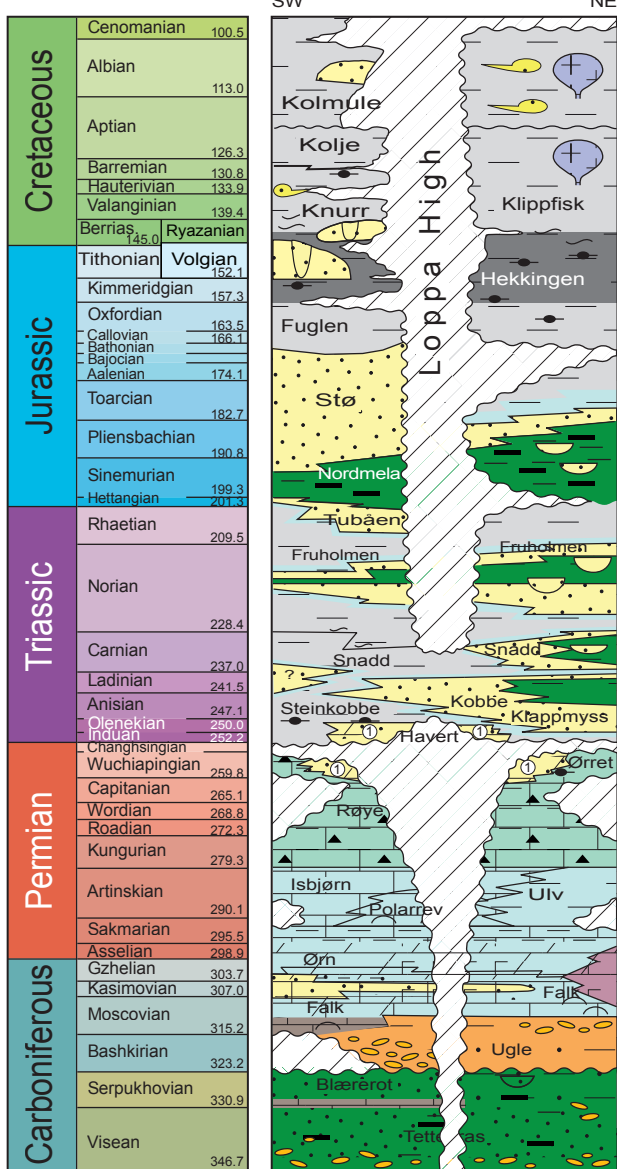

### Southern Viking Graben Utsira - Stord Basin

① Bifrost Mbr. (Valanginian) ② Draupne Sandstone (Volgian) inf.  
③ Vestland Gp.

### Southern Viking Graben Utsira - Stord Basin

Southern Viking Graben  
Luno Licenses Area

① Bifrost Mbr. (Valanginian) ② Draupne Sandstone (Volgian) inf.

Northern Viking Graben  
Tampen - Horda Platform

Lundin  **South Western Barents Sea**  
Norway

① Permo-Trias conglomerates (inf.)  
(Havert equiv.)

Lundin  **South Eastern Barents Sea**  
Norway

### Svalbard