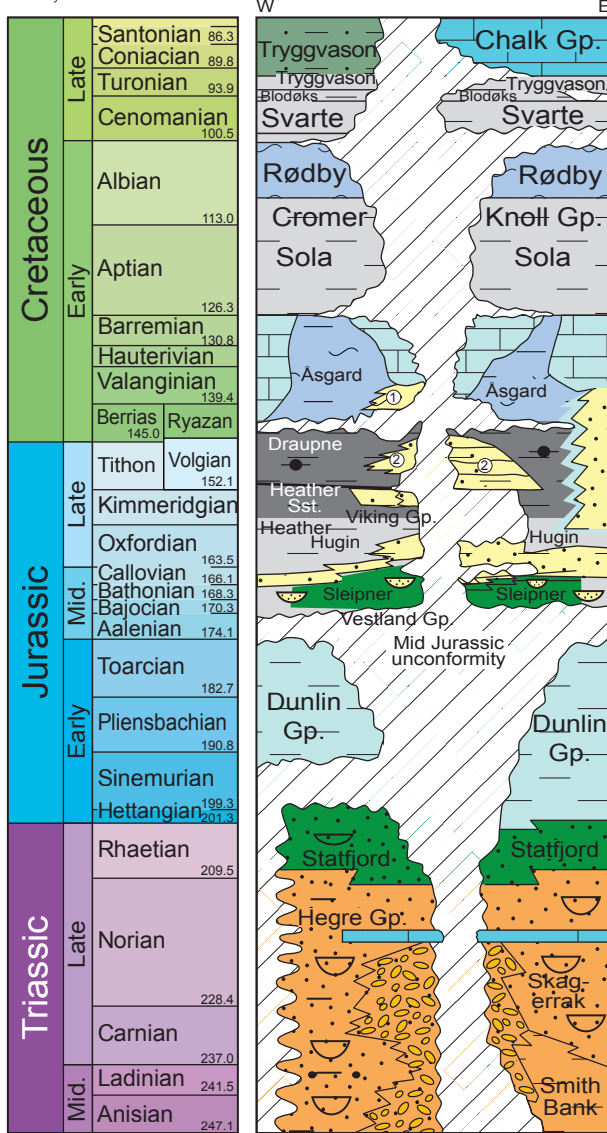

### Southern Viking Graben Utsira - Stord Basin

① Bifrost Mbr. (Valanginian) ② Draupne Sandstone (Volgian) inf.  
③ Vestland Gp.

### Southern Viking Graben Utsira - Stord Basin

Southern Viking Graben  
Luno Licenses Area

① Bifrost Mbr. (Valanginian) ② Draupne Sandstone (Volgian) inf.

Northern Viking Graben  
Tampen - Horda Platform

Lundin  **South Western Barents Sea**  
Norway

① Permo-Trias conglomerates (inf.)  
(Havert equiv.)

Lundin  **South Eastern Barents Sea**  
Norway

### Svalbard