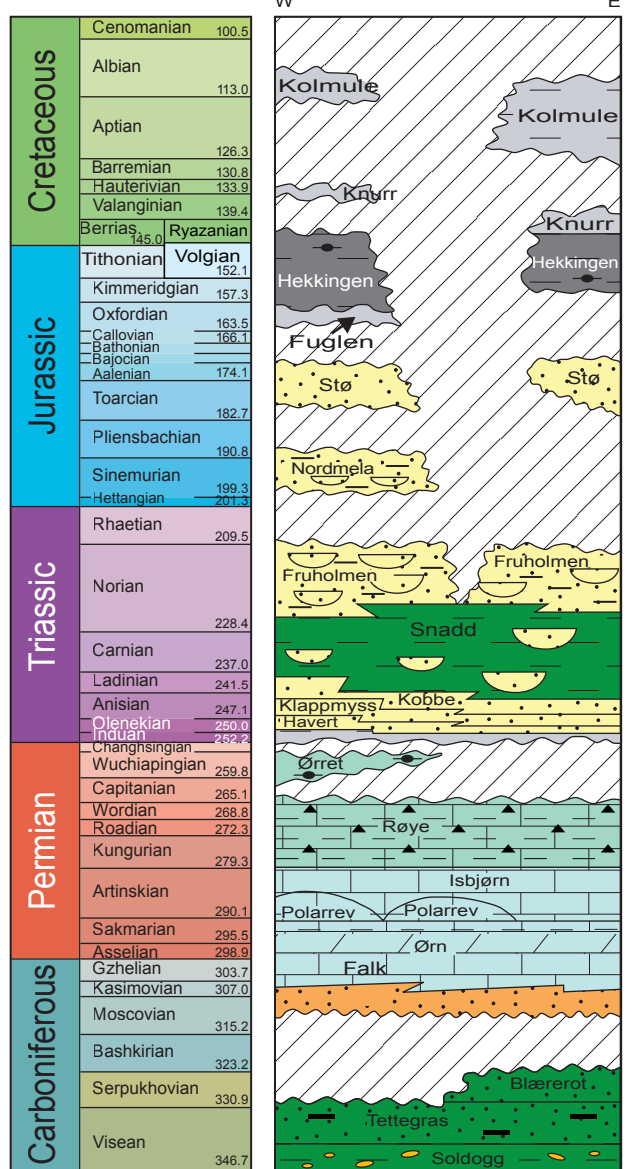

### Southern Viking Graben Utsira - Stord Basin

① Bifrost Mbr. (Valanginian) ② Draupne Sandstone (Volgian) inf.  
③ Vestland Gp.

### Southern Viking Graben Utsira - Stord Basin

Southern Viking Graben  
Luno Licenses Area

① Bifrost Mbr. (Valanginian) ② Draupne Sandstone (Volgian) inf.

Northern Viking Graben  
Tampen - Horda Platform

Lundin  **South Western Barents Sea**  
Norway

① Permo-Trias conglomerates (inf.)  
(Havert equiv.)

Lundin  **South Eastern Barents Sea**  
Norway

### Svalbard