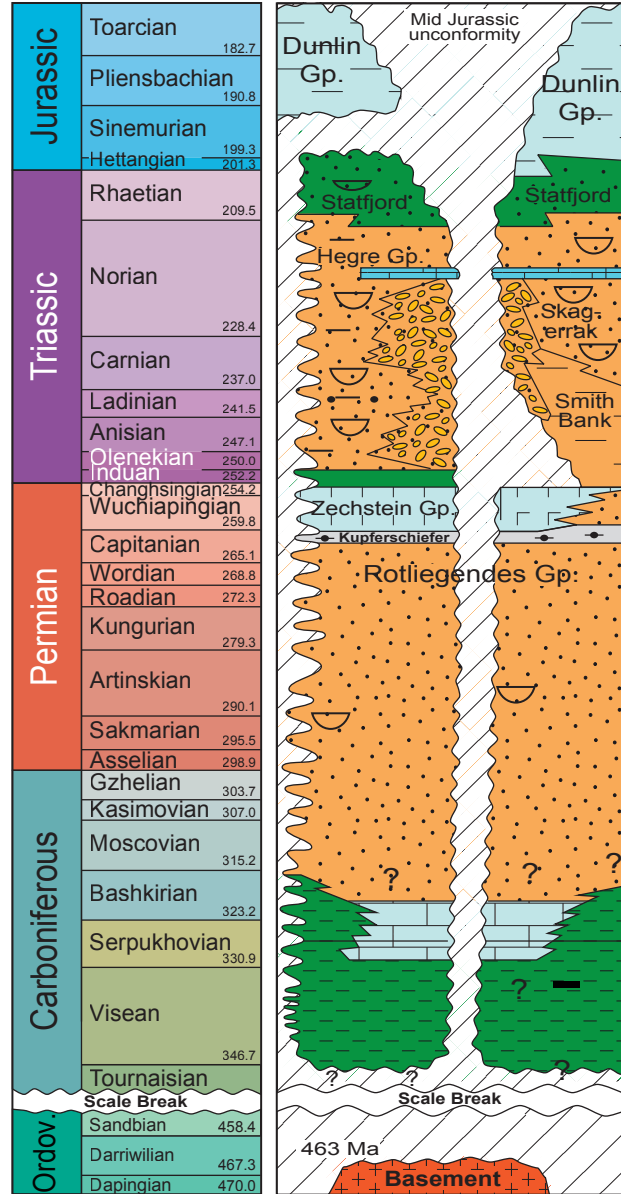

### Southern Viking Graben Utsira - Stord Basin

① Bifrost Mbr. (Valanginian) ② Draupne Sandstone (Volgian) inf.  
③ Vestland Gp.

### Southern Viking Graben Utsira - Stord Basin

Southern Viking Graben  
Luno Licenses Area

① Bifrost Mbr. (Valanginian) ② Draupne Sandstone (Volgian) inf.

Northern Viking Graben  
Tampen - Horda Platform

Lundin  **South Western Barents Sea**  
Norway

① Permo-Trias conglomerates (inf.)  
(Havert equiv.)

Lundin  **South Eastern Barents Sea**  
Norway

### Svalbard