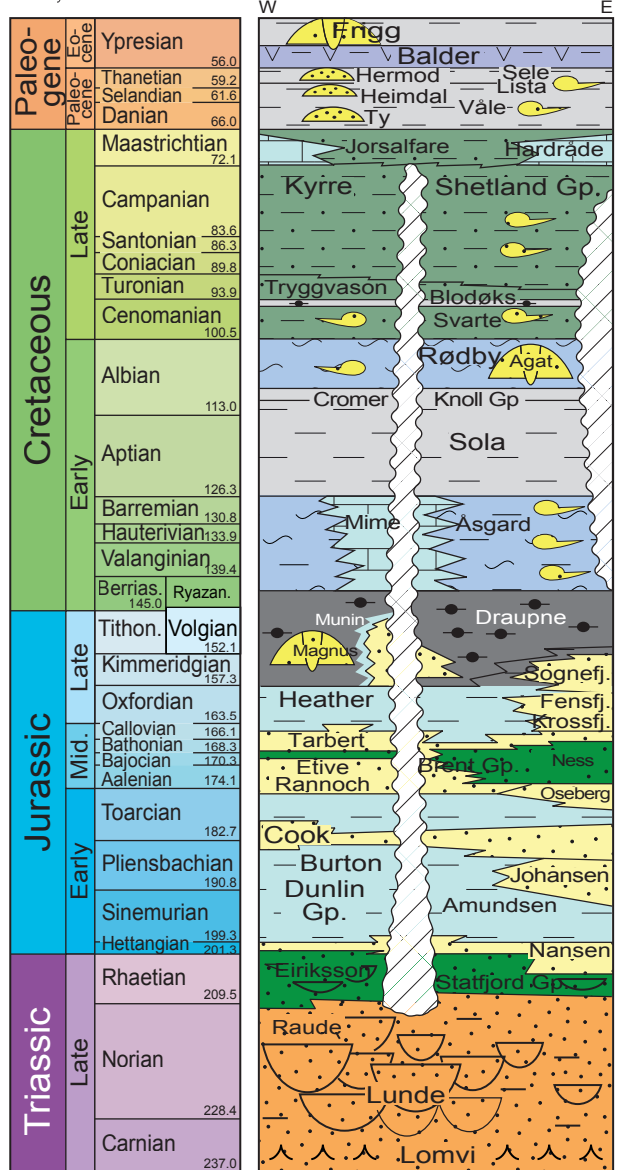

### Southern Viking Graben Utsira - Stord Basin

① Bifrost Mbr. (Valanginian) ② Draupne Sandstone (Volgian) inf.  
③ Vestland Gp.

### Southern Viking Graben Utsira - Stord Basin

Southern Viking Graben  
Luno Licenses Area

① Bifrost Mbr. (Valanginian) ② Draupne Sandstone (Volgian) inf.

Northern Viking Graben  
Tampen - Horda Platform

Lundin  **South Western Barents Sea**  
Norway

① Permo-Trias conglomerates (inf.)  
(Havert equiv.)

Lundin  **South Eastern Barents Sea**  
Norway

### Svalbard