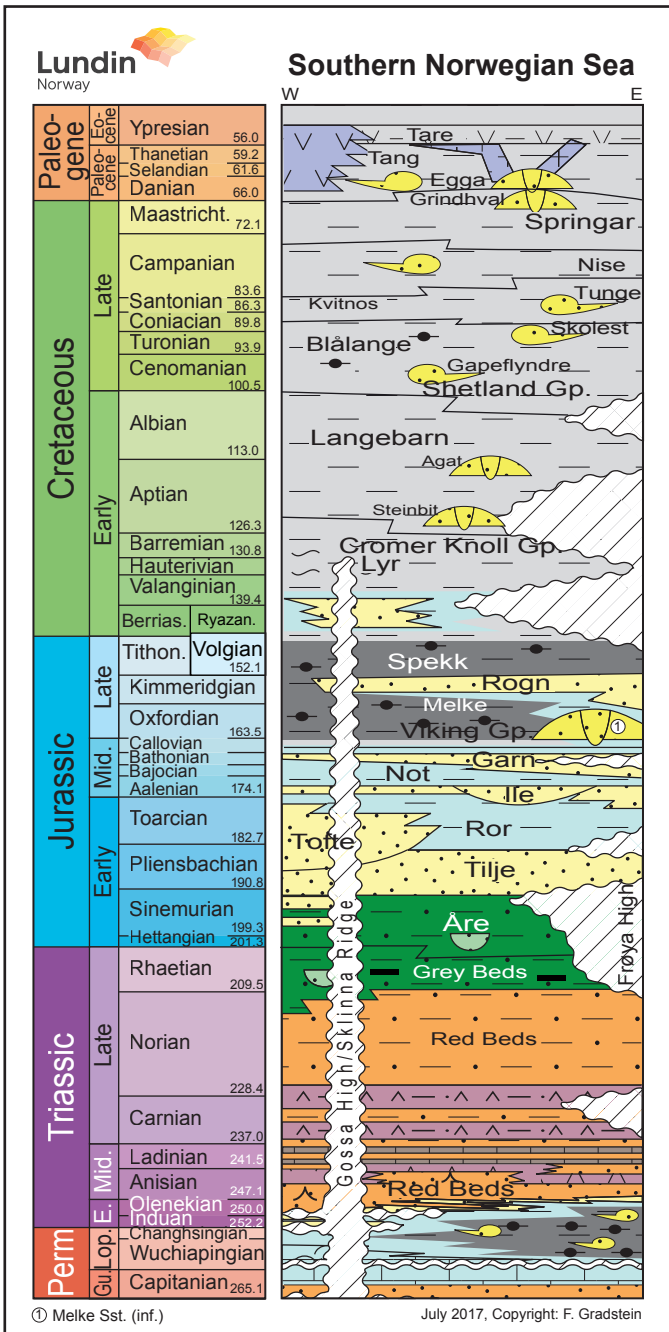

### Southern Viking Graben Utsira - Stord Basin

① Bifrost Mbr. (Valanginian) ② Draupne Sandstone (Volgian) inf.  
③ Vestland Gp.

### Southern Viking Graben Utsira - Stord Basin

Southern Viking Graben  
Luno Licenses Area

① Bifrost Mbr. (Valanginian) ② Draupne Sandstone (Volgian) inf.

Northern Viking Graben  
Tampen - Horda Platform

Lundin  **South Western Barents Sea**  
Norway

① Permo-Trias conglomerates (inf.)  
(Havert equiv.)

Lundin  **South Eastern Barents Sea**  
Norway

### Svalbard